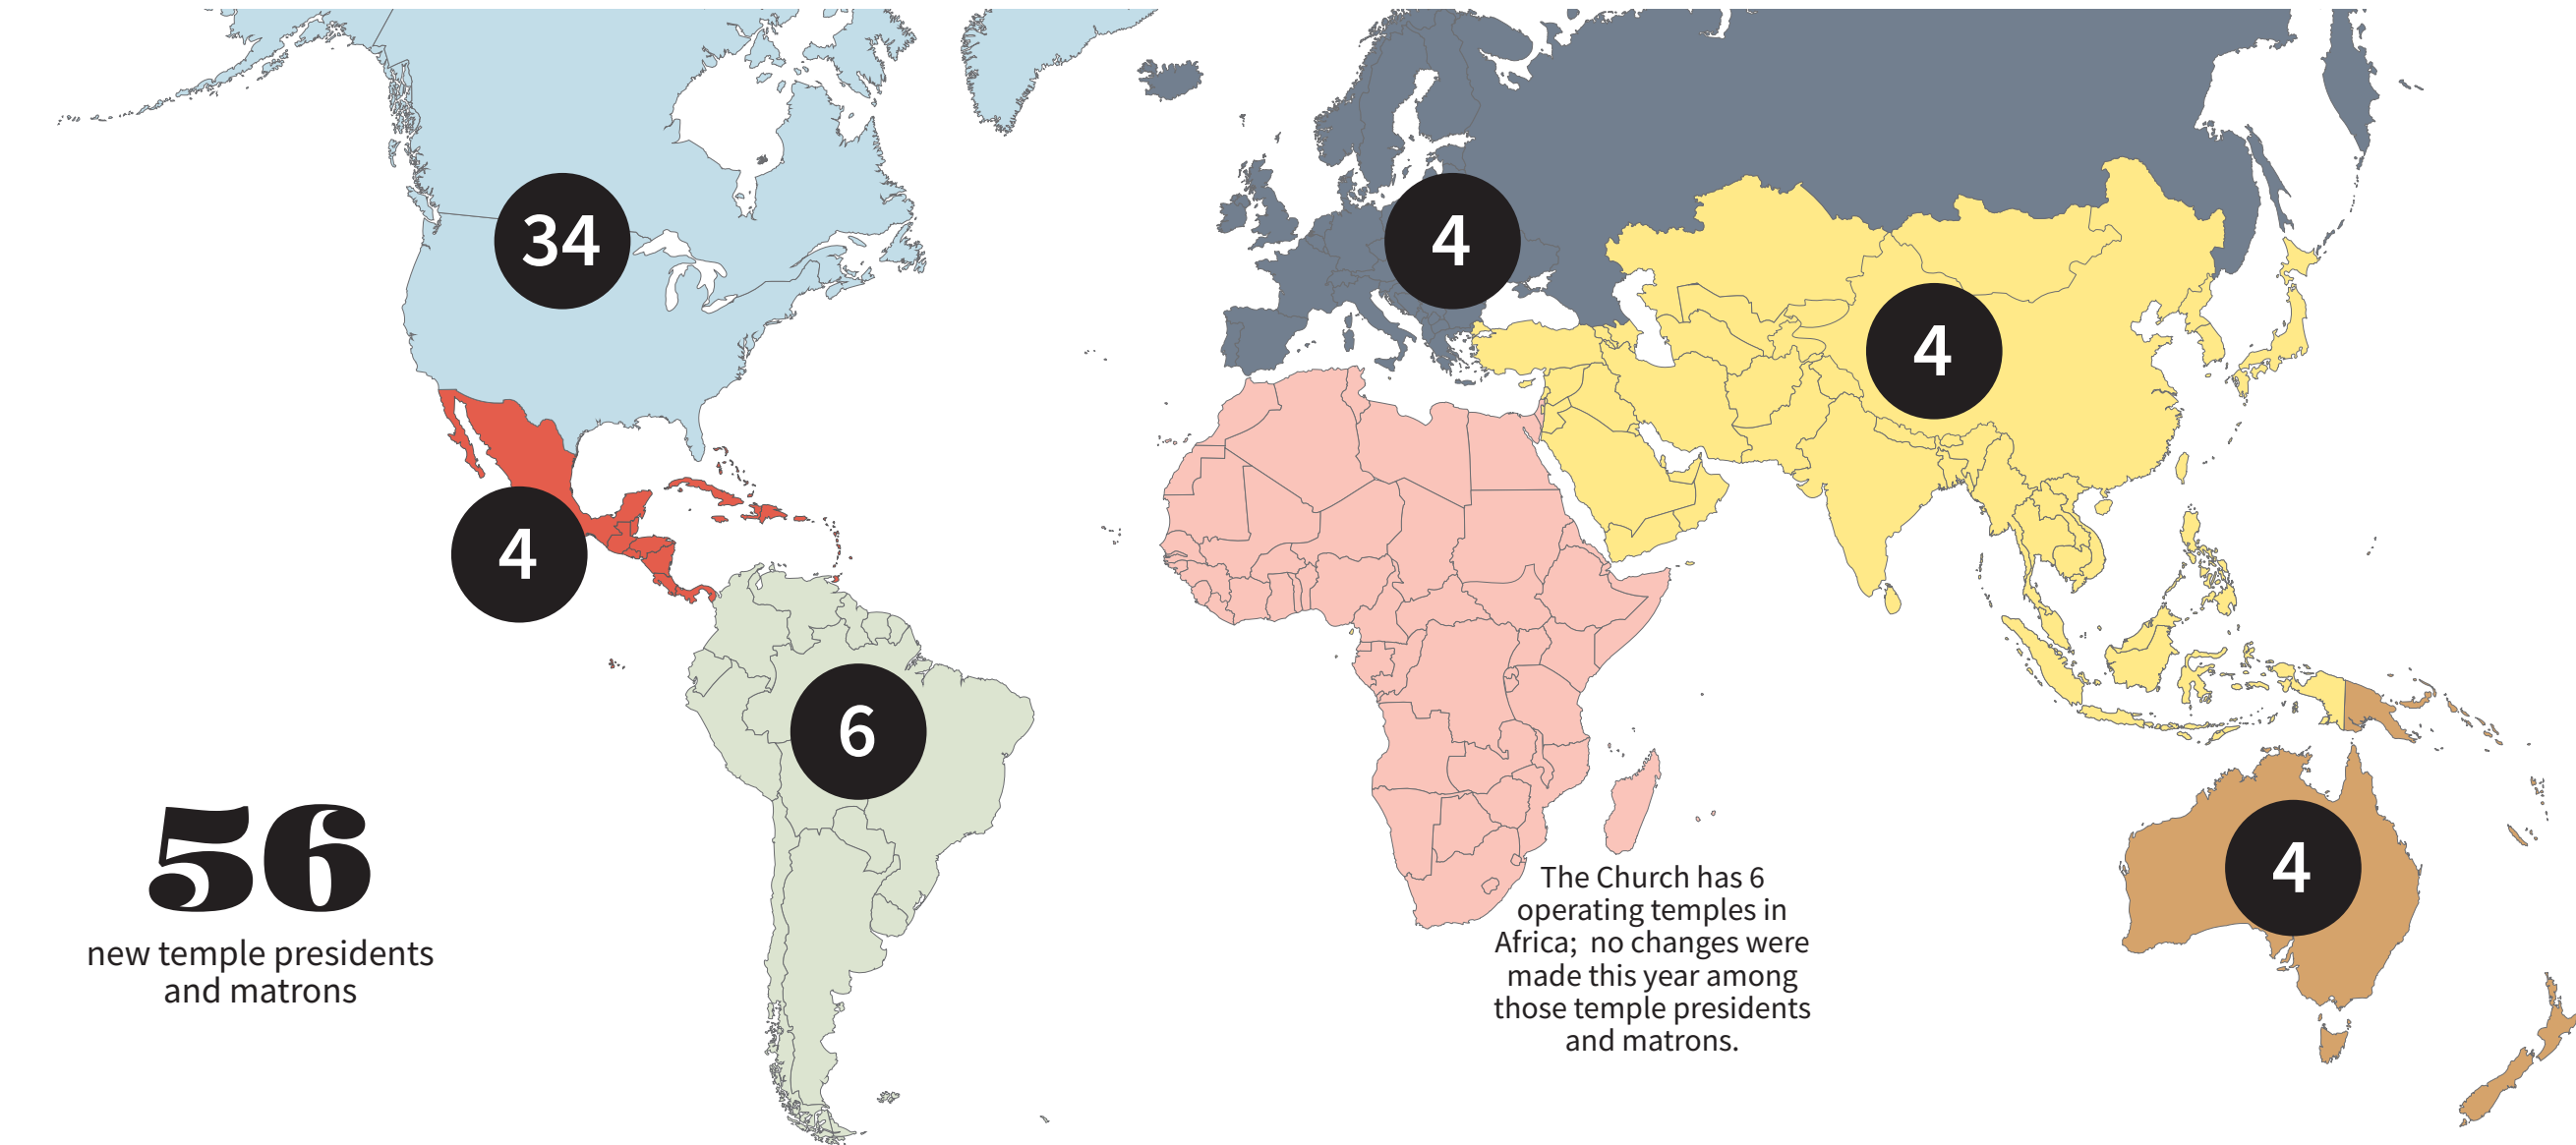

2023 temple leadership assignments

The following new temple presidents and matrons have been called to serve by the First Presidency. Unless otherwise noted, they will begin their service in September.

ASIA AREA

Bangkok Thailand*
Wisit Khanakham and Sumamaan Khanakham

ASIA NORTH AREA

Okinawa Japan*
Hiroshi Kinjo and Takako Asato Kinjo

BRAZIL AREA

Brasília Brazil*
Raimundo Pinho and Beatriz Pinho

CARIBBEAN AREA

Port-au-Prince Haiti
Hubermann Bien Aimé and Maggy Bien Aimé

CENTRAL AMERICA AREA

San Salvador El Salvador
Emigdio T. Santos Jiminez and Maria O. Chavez de Santos

EUROPE CENTRAL AREA

Bern Switzerland
Franz R. Gaag and Faviola D. Gaag

EUROPE NORTH AREA

Helsinki Finland
Pekka Holopainen and Tarja Holopainen

Praia Cape Verde
Adriano F. Lopes and Tereinha C. Lopes

Preston England
Ian D. McKie and Julie C. McKie

MEXICO AREA

Puebla Mexico*
Francisco J. Bravo Moises and Luz Ma. G. Dávila de Bravo

Veracruz Mexico**
Juan Yáñez Velásquez and Mirna M. de Yáñez

NORTH AMERICA CENTRAL AREA

Bismarck North Dakota
Guy Schiessl and Karen Schiessl

Casper Wyoming*
Millard L. Smathers and Jo Rae Smathers

Edmonton Alberta
Ron Peterson and Sherry Peterson

Meridian Idaho
Bruce E. Hobbs and Julia D. Hobbs

NORTH AMERICA NORTHEAST AREA

Detroit Michigan
Brent R. Jensen and Carolyn Jensen

Pittsburgh Pennsylvania*
J. Martin Jindra and Elizabeth Louise Jindra

Toronto Ontario
Tyrone Wong and Phoebe Wong

NORTH AMERICA SOUTHEAST AREA

Bentonville Arkansas*
Scott B. Clark and Sandra G. Clark

Columbia South Carolina

Fort Lauderdale Florida
J Vaun McArthur and Jackie McArthur

Louisville Kentucky
Michael A. Gillenwater and Sandy Gillenwater

Memphis Tennessee
Steven Ball and Donna J. Ball

Raleigh North Carolina

NORTH AMERICA SOUTHWEST AREA

Lubbock Texas
Thomas H. Ashdown and Barbara E. Ashdown

McAllen Texas*

Oklahoma City Oklahoma
Carlos Villarreal and Myrna Villarreal

Phoenix Arizona
Jeffrey F. Bellows and Marion L. Bellows

San Antonio Texas
Paul D. Sorensen and Julie Sorensen

Snowflake Arizona

Tucson Arizona

Tucson Arizona
Richard Q. Miller and Linda L. Miller

Tucson Arizona
Karl B Kern and Martha Kern

NORTH AMERICA WEST AREA

Los Angeles California
Richard L. Wirthlin and Joni J. Wirthlin

Moses Lake Washington*
Paul W. Bergeson and Debra Bergeson

Newport Beach California
Larry D Boberg and Jeanne Boberg

Vancouver British Columbia**

PACIFIC AREA

Adelaide Australia
Michael W. McIlwaine and Caroline I. McIlwaine

Apia Samoa
Uele Va'aulu and Lolini Va'aulu

Hamilton New Zealand
Lindsay T. Dil and Tina Dil

Suva Fiji**
Meli U. Lesuma and Irene L. Lesuma

PHILIPPINES AREA

Cebu City Philippines
Ciriaco G. Alfornon and Mamerta P. Alfornon

Urdaneta Philippines*
Roberto B. Yu and Ofelia Yu

SOUTH AMERICA NORTHWEST AREA

Arequipa Peru**
Jorge Garnica Pereyra and Gloria Bravo de Garnica

Bogotá Colombia
Christian Pico Castro and Victoria E. Navas de Pico

Caracas Venezuela
Abrahan E. Quero Pernaletto and Alirica Oroño de Quero

Guayaquil Ecuador
Fernando E. Calderón Gallegos and Adriana de Calderón

Lima Peru Los Olivos*
José Alfonso Li and Maritza Li Bustamante

UTAH AREA

Cedar City Utah
John W. Yardley and Pamela R. Yardley

Layton Utah*
Jay R. Bangerter and Kathleen Bangerter

Logan Utah
Jeffrey R Burbank and Kimberli Ann Burbank

Mount Timpanogos Utah
Blaine L. Butler and Lynn Butler

Ogden Utah
Kent J. Arrington and Michele Arrington

Orem Utah*
Kenneth L. Sorber and Kristy Sorber

Provo City Center**
Curtis Hoehne and Joanne Hoehne

Red Cliffs Utah*
J. Kevin Ence and Debbie Ence

Taylorville Utah*
Kenneth L. DuVall and Mary C. DuVall

Vernal Utah
Keith B. Caldwell and Rahmena Caldwell

*Service begins when temple is dedicated
**Leaders already began service

Note: The Church has 315 temples — dedicated, under construction or announced. Temple presidents and matrons typically serve three years. The newly called leaders listed on this page comprise the class of 2023.